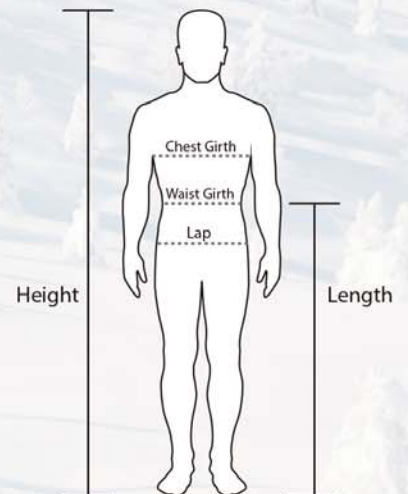

Size Selection

Size chart for men's winter jacket (cm)

Size	S	M	L	XL	XXL	XXXL	XXXXL
Height	163~167	168~172	173~177	178~182	183~187	188~192	192~197
Chest line	108	112	116	120	124	128	132
Lap	104	108	112	116	120	124	128

Size chart for BR203 for women's winter jacket (cm)

Size	XS	S	M	L	XL	XXL
Height	156~160	161~165	166~170	171~175	176~180	181~185
Chest line	96	100	104	108	112	116
Waist line	88	92	96	100	104	108
Lap	98	102	106	110	114	118

Size chart for Winter Pants (cm)

Size	S	M	L	XL	XXL	XXXL
Height	163~167	168~172	173~177	178~182	183~187	188~192
Length	103	105	107	109	111	113
Lap	76~92	80~96	84~100	88~104	92~108	96~112