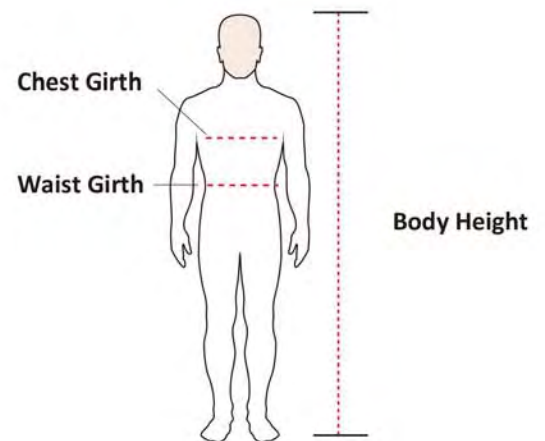

Measuring Instructions

US Sizes for Attack, Battalion™ and Stealth™ Series

Coat Size	S/34	M/38	L/42	XL/46	2XL/50	3XL/54
Body Height	165	170	175	180	185	190
Chest Girth	117	127	137	147	157	167
Sleeve Length	83	86	89	93	97	100

Pants Size	S/30	M/34	L/38	XL/42	2XL/46	3XL/50
Body Height	165	170	175	180	185	190
Waist Girth	87	97	107	117	127	137

Unit: cm

European Sizes for CEOSX1000 Series

size	S	M	L	XL	2XL	3XL
Body Height	165	170	175	180	185	190
Chest Girth	128	132	136	140	148	152
Sleeve Length	81	84	85	86	87	89
Waist Girth	92	100	104	112	116	120
Pants Length	103	103	104	104	105	105

Unit: cm